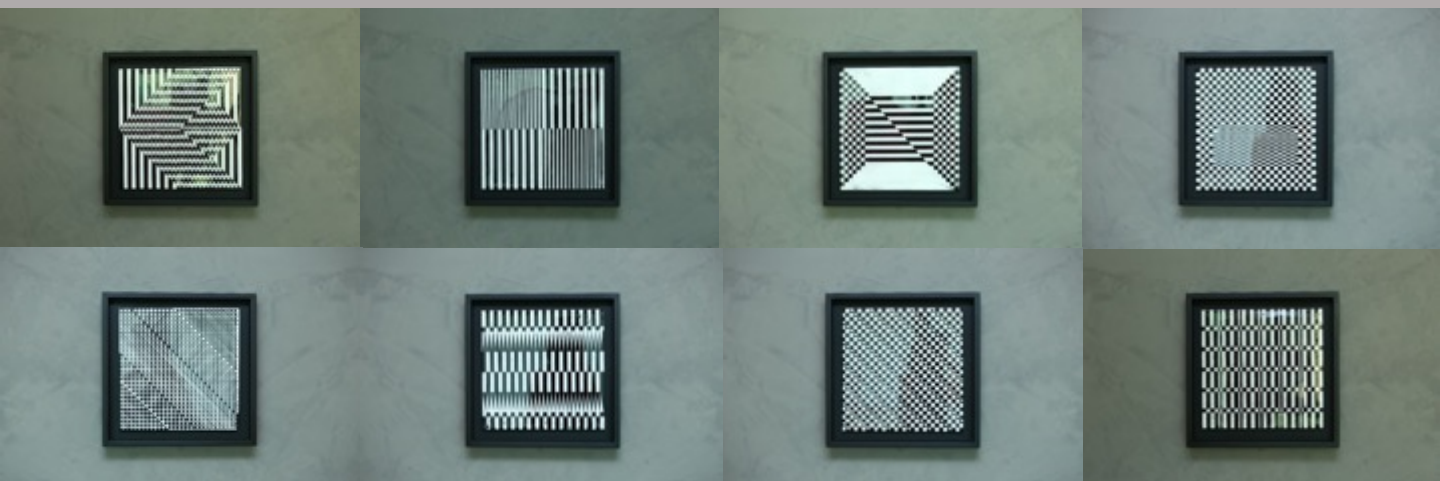

3.8 SERIES

NEW SERIE / NOVA SÉRIE

ART / BELO HORIZONTE - BR

3.8 SERIES

NEW SÉRIE / NOVA SÉRIE

MAR - 2018

An abstract painting on a wooden surface, featuring bold, expressive brushstrokes in red, yellow, and white. The colors are layered and blended, creating a dynamic and textured composition. The background is a natural wood grain.