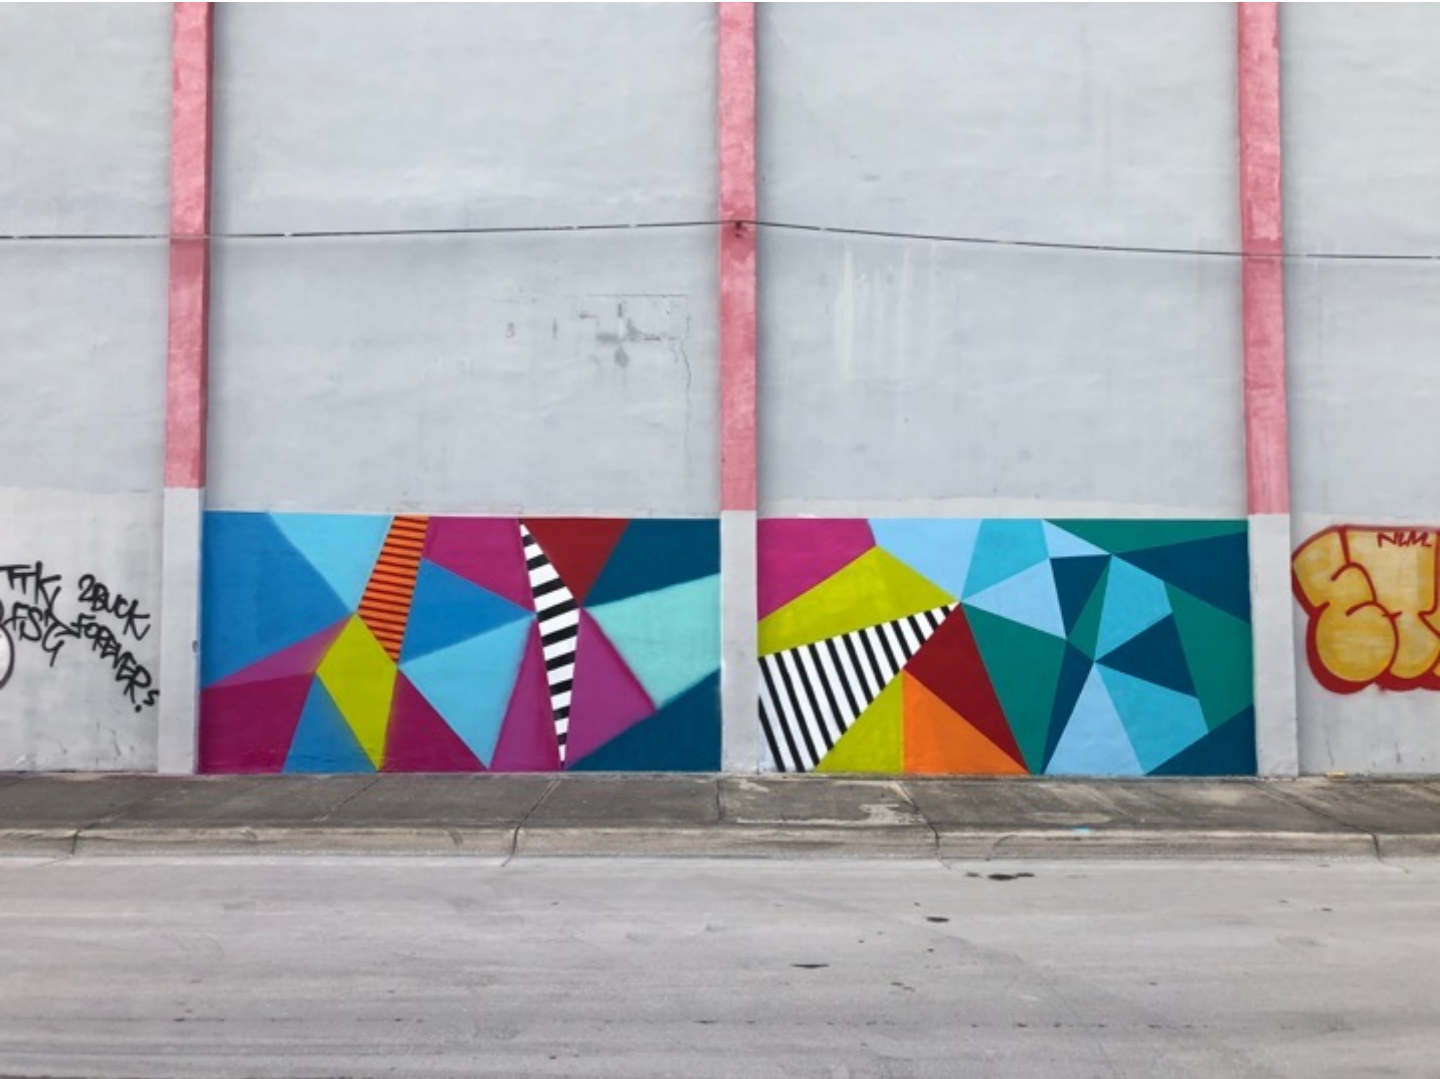

ART / MIAMI - USA

DEC - 2019

RED DOT MIAMI / ART BASEL WEEK